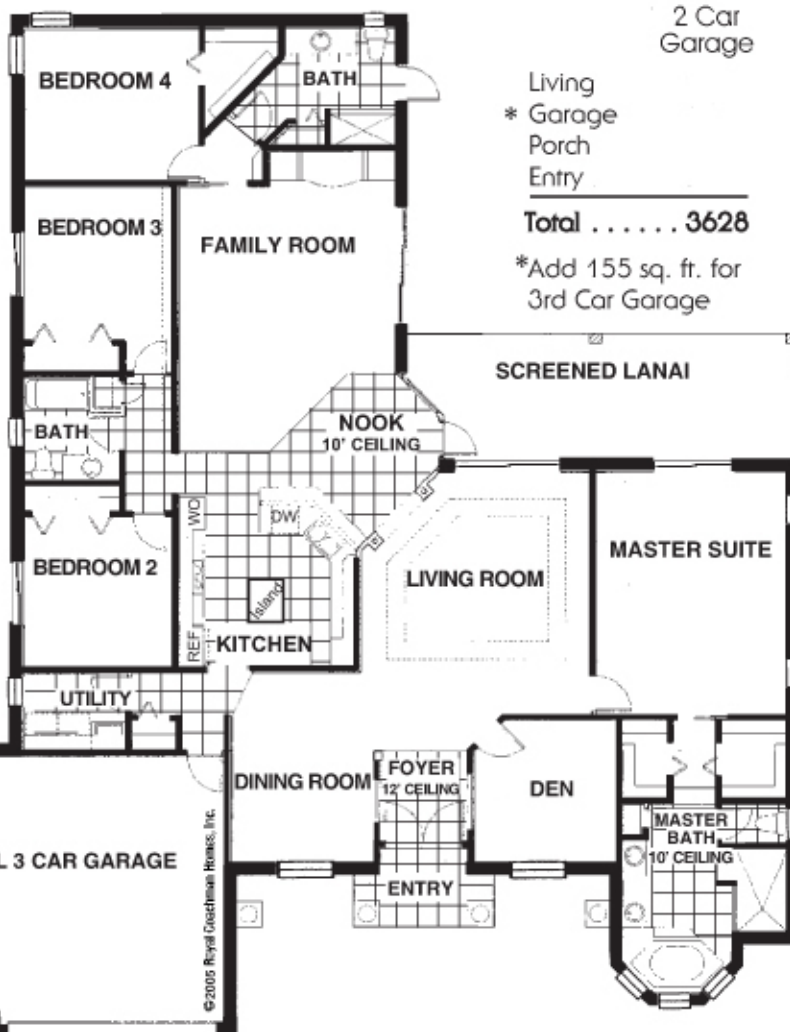

THE Royal Pennington

ROYAL ELEGANCE COLLECTION

4 Bedrooms • 3 Baths
2 Car Garage

SPECIAL FEATURES

- ◆ 10' High Ceilings in Family Room, Dining Room, Nook, Master Suite and Screened Porch
- ◆ Crown Molding in Living Room
- ◆ Granite Countertops in Kitchen
- ◆ Schrock Parker Cherry Wood Cabinets in Kitchen, Master Bath and Laundry
- ◆ One Set of Glass Kitchen Cabinet Inserts
- ◆ 36" Upper Cabinets in Kitchen
- ◆ Center Island in Kitchen
- ◆ Undermount Kitchen Sink
- ◆ Wall Oven in Kitchen
- ◆ Decorative Built-In Wall Unit in Family Room
- ◆ Light Fixture Allowance \$1500.00
- ◆ Double Tray Ceiling in Living Room
- ◆ PVC Cabinets in Guest & Pool Bath with Corian Tops
- ◆ Pool Bath Shower Enclosure
- ◆ Internal Blinds in Pool Bath and Nook Doors
- ◆ Tiled Laundry Room Floor
- ◆ His and Hers Air-conditioned Walk-In Closets
- ◆ Decorative Banding on Elevation
- ◆ 18" X 18" Floor Tile per Plan