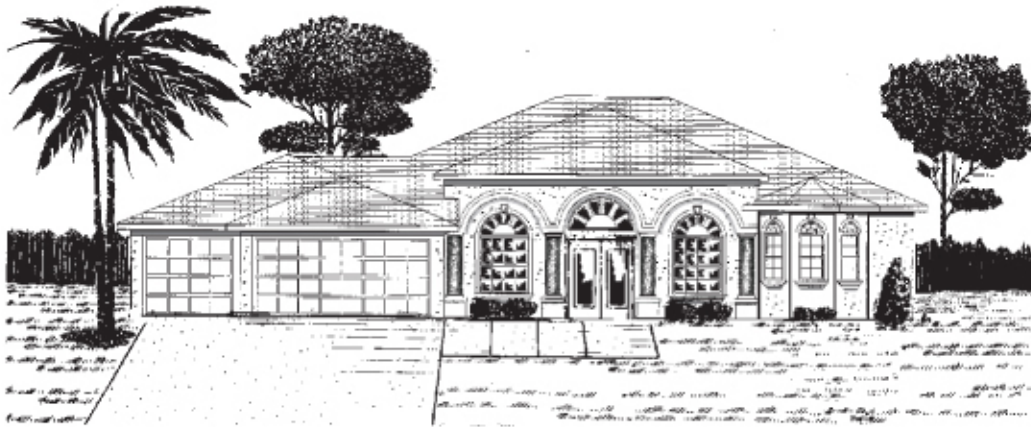

THE Royal Pennington

ROYAL ELEGANCE COLLECTION

4 Bedrooms • 3 Baths
2 Car Garage

SPECIAL FEATURES

- ◆ 10' High Ceilings in Family Room, Dining Room, Nook, Master Suite and Screened Porch
- ◆ Crown Molding in Living Room
- ◆ Granite Countertops in Kitchen
- ◆ Schrock Parker Cherry Wood Cabinets in Kitchen, Master Bath and Laundry
- ◆ One Set of Glass Kitchen Cabinet Inserts
- ◆ 36" Upper Cabinets in Kitchen
- ◆ Center Island in Kitchen
- ◆ Undermount Kitchen Sink
- ◆ Wall Oven in Kitchen
- ◆ Decorative Built-In Wall Unit in Family Room
- ◆ Light Fixture Allowance \$1500.00
- ◆ Double Tray Ceiling in Living Room
- ◆ PVC Cabinets in Guest & Pool Bath with Corian Tops
- ◆ Pool Bath Shower Enclosure
- ◆ Internal Blinds in Pool Bath and Nook Doors
- ◆ Tiled Laundry Room Floor
- ◆ His and Hers Air-conditioned Walk-In Closets
- ◆ Decorative Banding on Elevation
- ◆ 18" X 18" Floor Tile per Plan