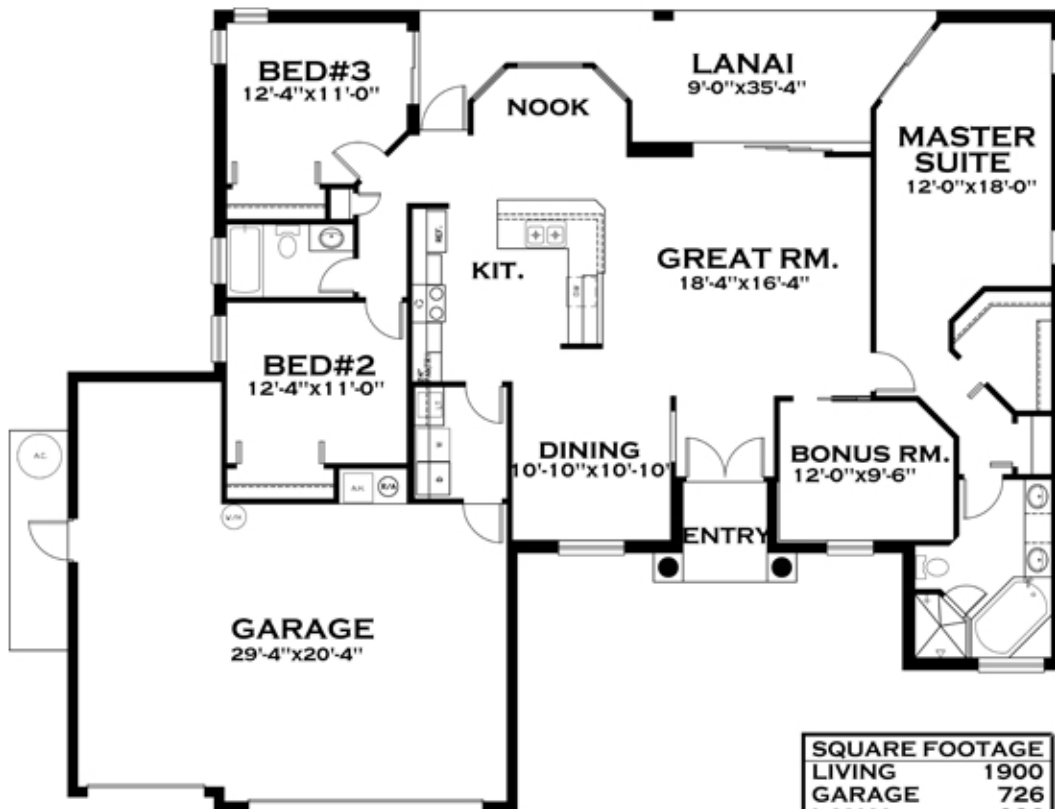

# THE Royal Alexis

ROYAL ELEGANCE COLLECTION

3 Bedrooms • 2 Baths  
2 Car Garage

## SPECIAL FEATURES

- ◆ 10' High Ceilings in Great Room, Dining Room, Nook, Master Suite, Bonus Room and Screened Porch
- ◆ 8' High Sliding Glass Doors in Great Room and Master Suite
- ◆ Bay Window in Nook
- ◆ Built in Pantry Kitchen Cabinets
- ◆ Thermafoil Kitchen Cabinets
- ◆ Designer Cove Lighting in Kitchen
- ◆ Corian Kitchen Tops
- ◆ Light Fixture Allowance \$550.00
- ◆ Bonus Room off Master Suite
- ◆ Spacious Walk-In Closet in Master Suite with Fixed Glass for Natural Light
- ◆ Plant Shelves Throughout
- ◆ Tiled Pool Bath and Hallway
- ◆ His and Her Lavs and Platform Garden Tub in Master Bath
- ◆ Spanish Lace Ceilings
- ◆ 12" X 12" Floor Tile as Shown on Brochure
- ◆ Floratam Sod Allowance up to 8,500 sq. ft.

SQUARE FOOTAGE	
LIVING	1900
GARAGE	726
LANAI	236
ENTRY	47
<b>TOTAL</b>	<b>2909</b>

*Royal Coachman*

**H O M E S , I N C .**

Se Habla Español

State License CBC1260263

Prices and/or plans and specifications subject to change without notice.  
All dimensions are approximate.