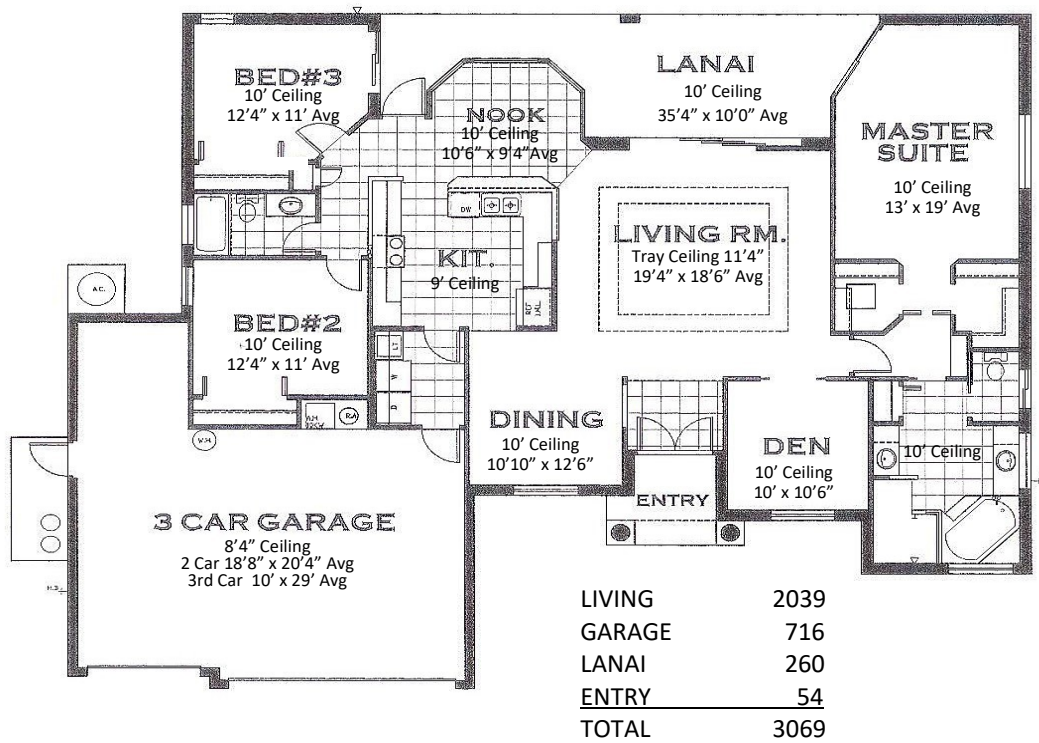

COMING SOON: OCTOBER 2017

ROYAL CHELSEA 3/2/3 with Play Pool
18 CYCLAMEN CT, HOMOSASSA, FL 34446

SUGARMILL WOODS
OAK VILLAGE

THE ROYAL CHELSEA

Royal Coachman
H O M E S, I N C.

FOR MORE INFORMATION

SALES OFFICE: 352-382-5700