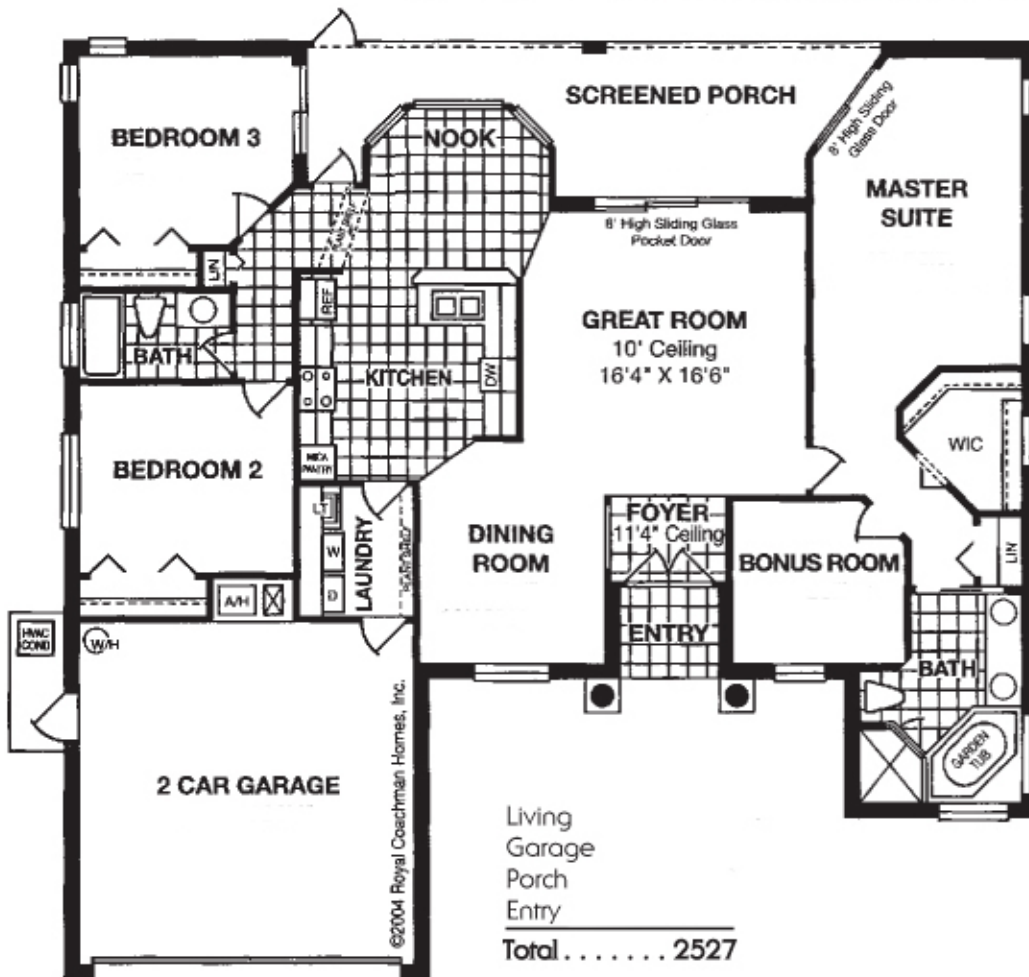

THE Royal Alexis

ROYAL ELEGANCE COLLECTION

3 Bedrooms • 2 Baths
2 Car Garage

SPECIAL FEATURES

- ◆ 10' High Ceilings in Great Room, Dining Room, Nook, Master Suite, Bonus Room and Screened Porch
- ◆ 8' High Sliding Glass Doors in Great Room and Master Suite
- ◆ Bay Window in Nook
- ◆ Built in Pantry Kitchen Cabinets
- ◆ Thermafoil Kitchen Cabinets
- ◆ Designer Cove Lighting in Kitchen
- ◆ Corian Kitchen Tops
- ◆ Light Fixture Allowance \$550.00
- ◆ Bonus Room off Master Suite
- ◆ Spacious Walk-In Closet in Master Suite with Fixed Glass for Natural Light
- ◆ Plant Shelves Throughout
- ◆ Tiled Pool Bath and Hallway
- ◆ His and Her Lavs and Platform Garden Tub in Master Bath
- ◆ Spanish Lace Ceilings
- ◆ 12" X 12" Floor Tile as Shown on Brochure
- ◆ Floratam Sod Allowance up to 8,500 sq. ft.